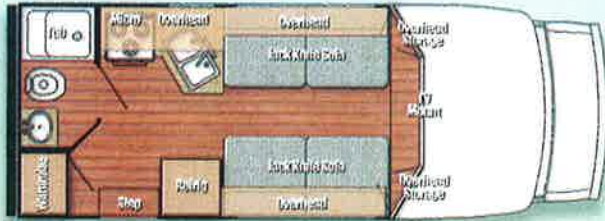

Our Interior Designer's creative touch is clearly visible in the choices of fabrics, flooring, window treatments, cabinetry and countertops of your new BT Cruiser. The result: Stylish, relaxing interiors that are both durable and beautiful.

5210